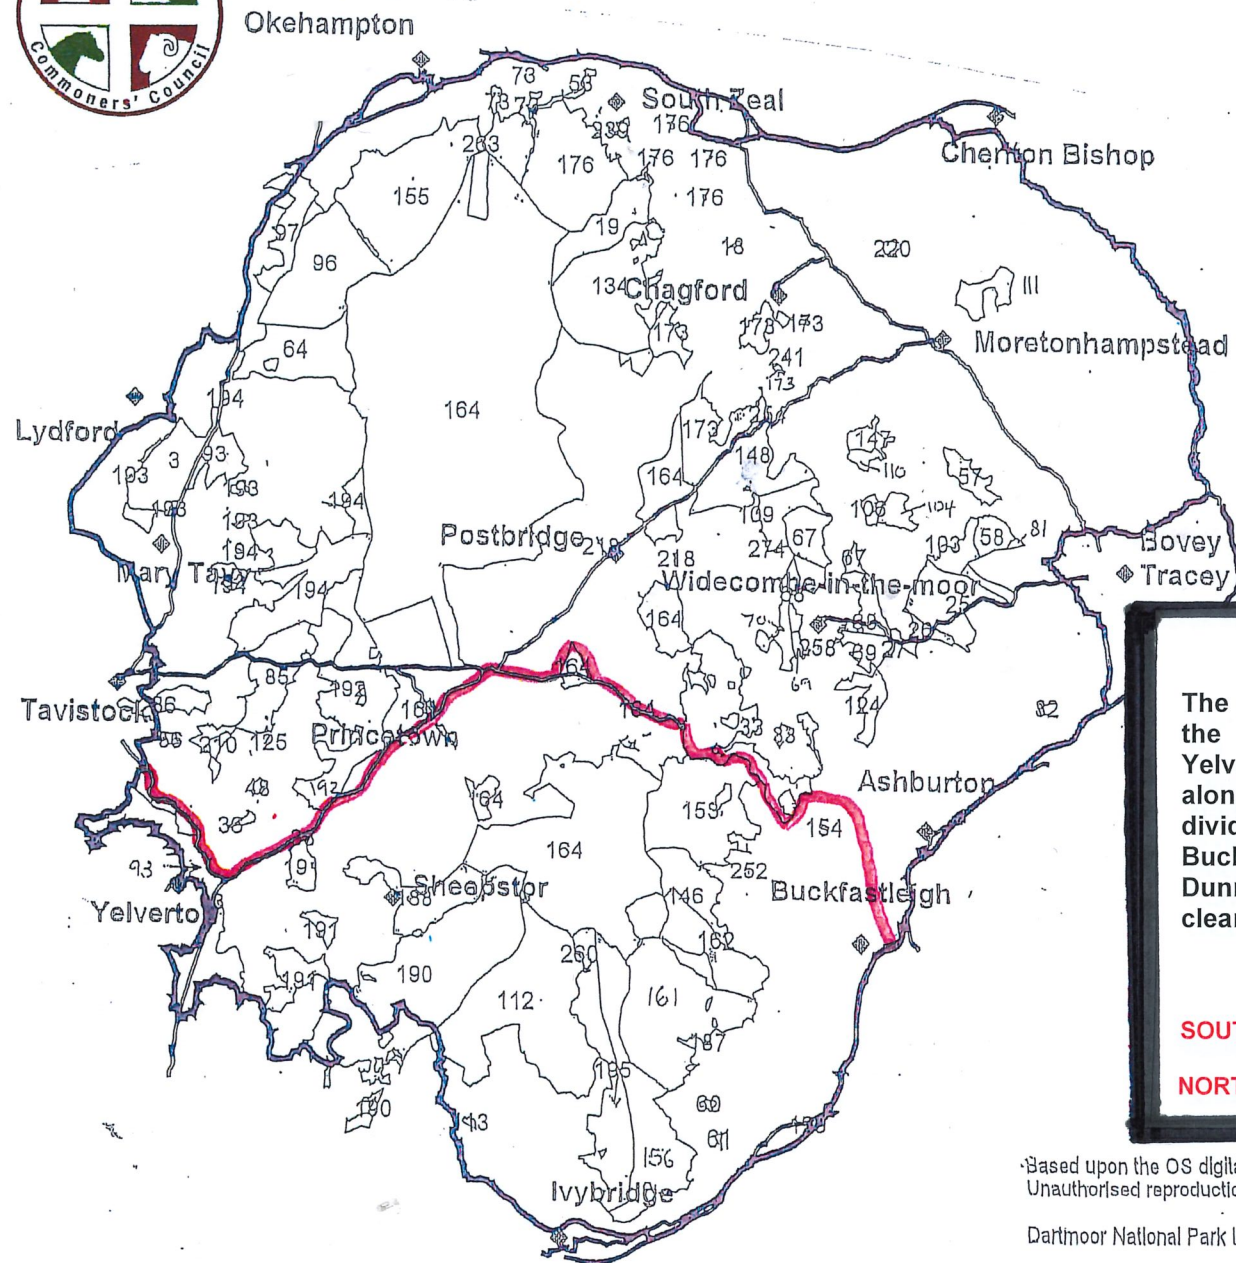

# DARTMOOR COMMONS – SHEEP PROHIBITION PERIOD

### NORTH/SOUTH BOUNDARY

The dividing line between the North and South areas of the moor will run along the road from Yelverton/Princetown/Two Bridges (B3312), turning right along the road to Dartmeet (B3357); thereafter the dividing line will run along the River Dart to Buckfastleigh. The whole of Roborough and Dunnabridge commons will be included in the South clearance.

### PROPOSED DATES FOR AUTUMN 2023

**SOUTH moor clear period from 11 November to 25 November**

**NORTH moor clear period from 18 November to 2 December**

Based upon the OS digital mapping with the permission of the Controller of HMSO Crown Copyright. Unauthorised reproduction infringes Crown Copyright and may lead to prosecution or civil proceedings.